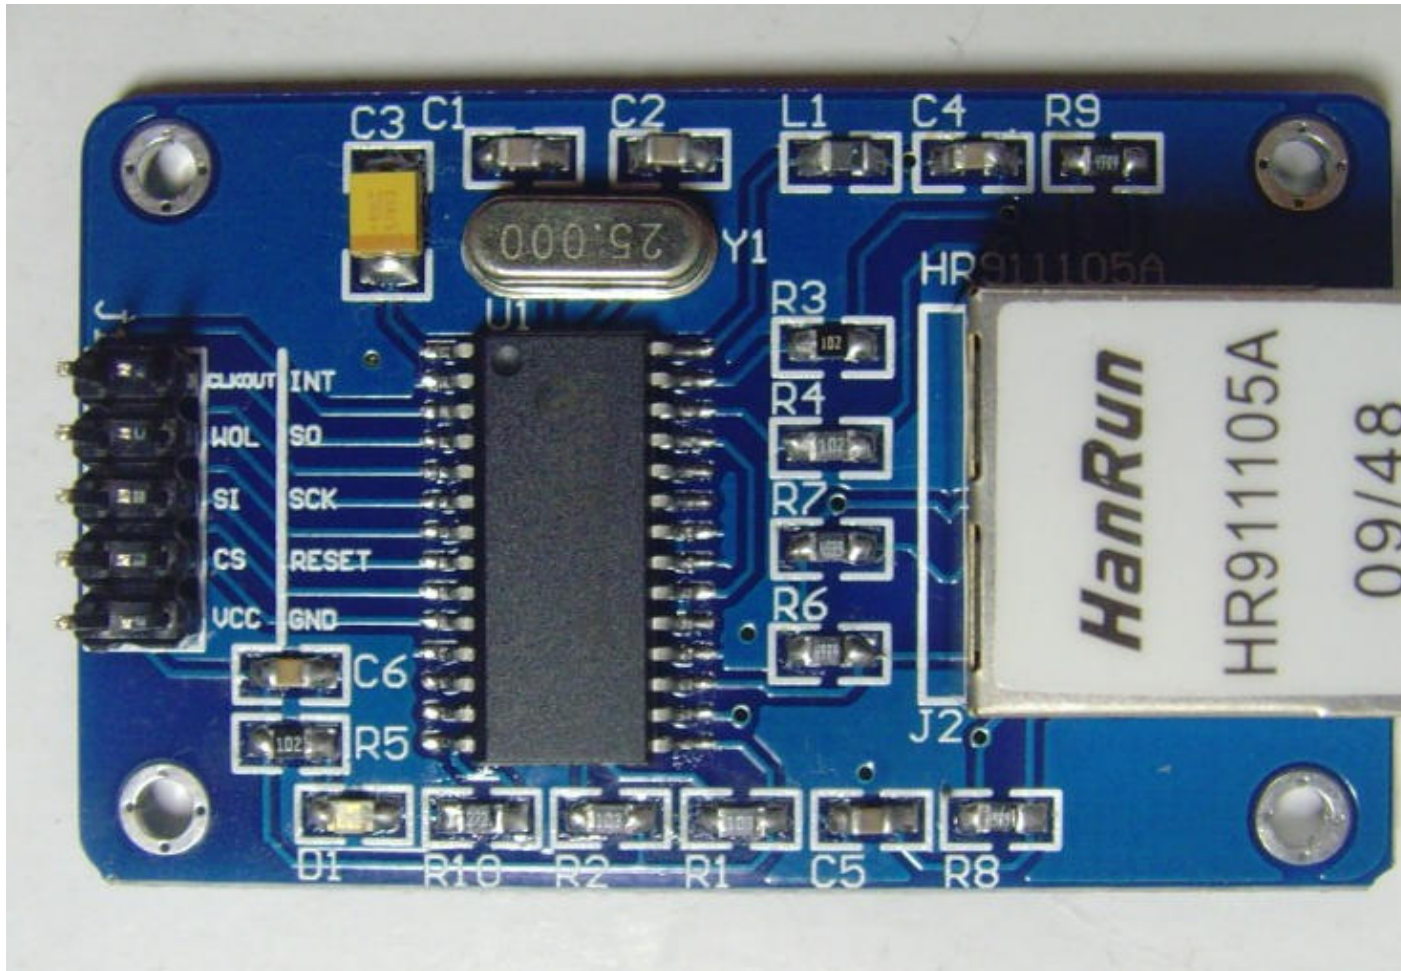

t=0x956442a0 [0,0]

Contents: [Dobrica PavlinuÅiÄ 's random unstructured stuff]

- Dobrica PavlinuÅiÄ 's random unstructured stuff (LCsoft module)
  - ♦ Dobrica PavlinuÅiÄ 's random unstructured stuff (pinout)

LCsoft module

- <http://www.lctech-inc.com/Hardware/Detail.aspx?id=588fbc2e-ecc1-4013-ac35-69bc83bda1fb>

pinout

t=0x956a680

CLKOUT	INT	cell=0x956a680 [0,1]
WOL	SO	cell=0x956a6a80 [1,1]
SI	SCK	cell=0x956a6ac80 [2,1]
CS	RESET	cell=0x956a6ae80 [3,1]
VCC	GND	cell=0x956a6b080 [4,1]